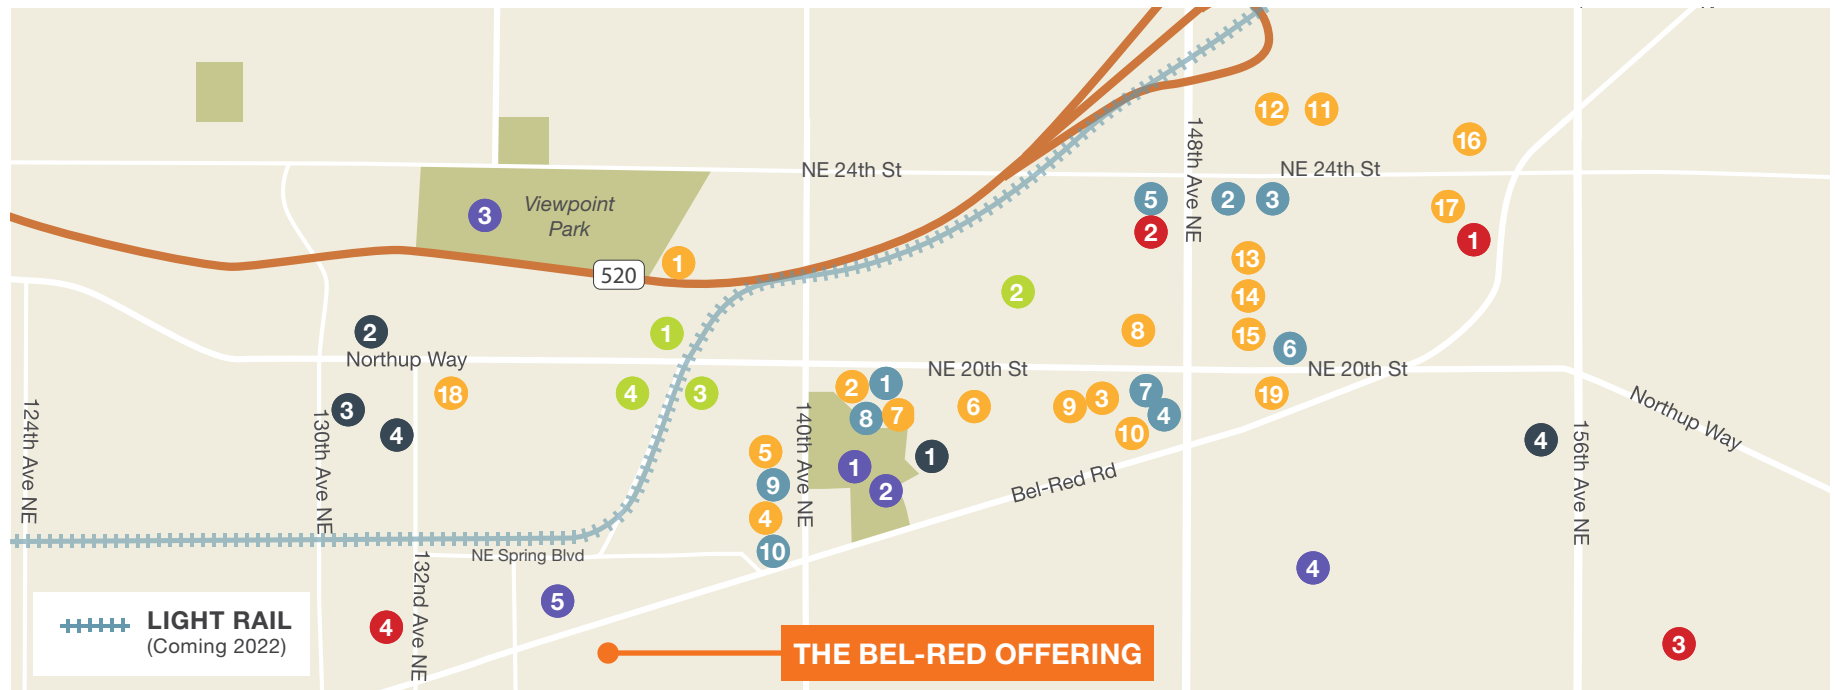

Amenities Map

SHOPPING

- 1 Cash & Carry
- 2 Pro Golf Discount
- 3 Asian Food Center
- 4 Safeway
- 5 Staples
- 6 Ross
- 7 Plato's Closet
- 8 Fred Meyer
- 9 Goodwill
- 10 Seattle Lighting
- 11 Safeway
- 12 Rite Aid
- 13 Sears
- 14 BevMo
- 15 Marshalls
- 16 Macy's
- 17 Office Depot
- 18 Car Toys
- 19 Goodyear Auto Service

RESTAURANTS

- 1 Mod Pizza
- 2 Red Robin
- 3 Five Guys
- 4 IHOP
- 5 Denny's
- 6 Starbucks
- 7 Chatt House Vegetarian
- 8 New Delhi Palace
- 9 Ezells Famous Chicken
- 10 Applebee's

RECREATION / PARKS

- 1 Bellevue Highlands Park
- 2 Bellevue Skate park
- 3 Viewpoint Park
- 4 Highland Track Field
- 5 Romp Playground

AUTO DEALERSHIPS

- 1 Park Place LTD
- 2 Tesla
- 3 Bentley Bellevue
- 4 BMW of Bellevue

HEALTH/ FITNESS

- 1 Bellevue Family YMCA
- 2 Get Zen Hot Yoga
- 3 Little Gym
- 4 Aloha Day Spa
- 5 Shine Fitness

ENTERTAINMENT

- 1 K1- Indoor Go-Kart
- 2 Chuck E. Cheese's
- 3 Regal Cinemas
- 4 Harmony Ballroom